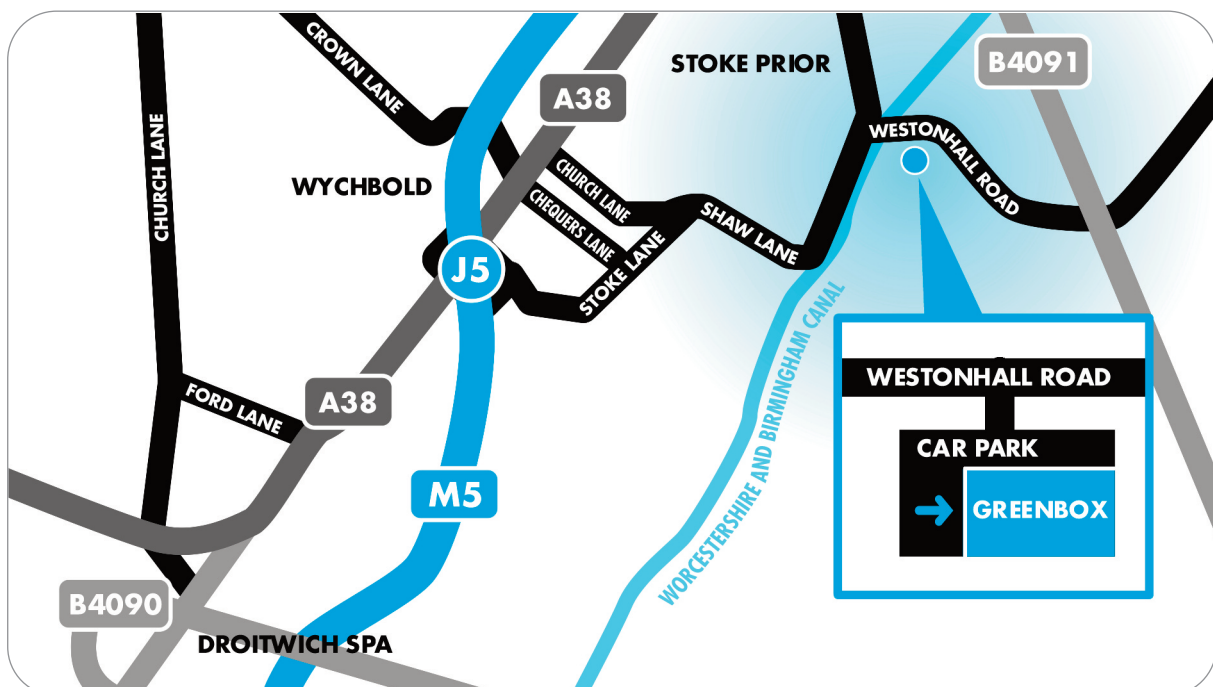

DIRECTIONS

From M5 Northbound

- Exit M5 at junction 5
- At the roundabout, take the 3rd exit onto the A38 (under M5 bridge)
- At the roundabout take the 4th exit as if going back onto M5 slip road south bound, then turn immediately left into Stoke Lane
- Continue along Stoke Lane until it merges with Shaw Lane
- At the Boat and Railway Pub, turn right onto Westonhall Road
- After approximately 150 yards, turn right into the Greenbox carpark
- The betterpr office is situated at the far right of the complex

From M5 Southbound

- Exit M5 at junction 5
- At the roundabout take the 3rd exit as if going back onto M5 slip road south bound, then turn immediately left into Stoke Lane
- Continue along Stoke Lane until it merges with Shaw Lane
- At the Boat and Railway Pub, turn right onto Westonhall Road
- After approximately 150 yards, turn right into the Greenbox carpark
- The betterpr office is situated at the far right of the complex